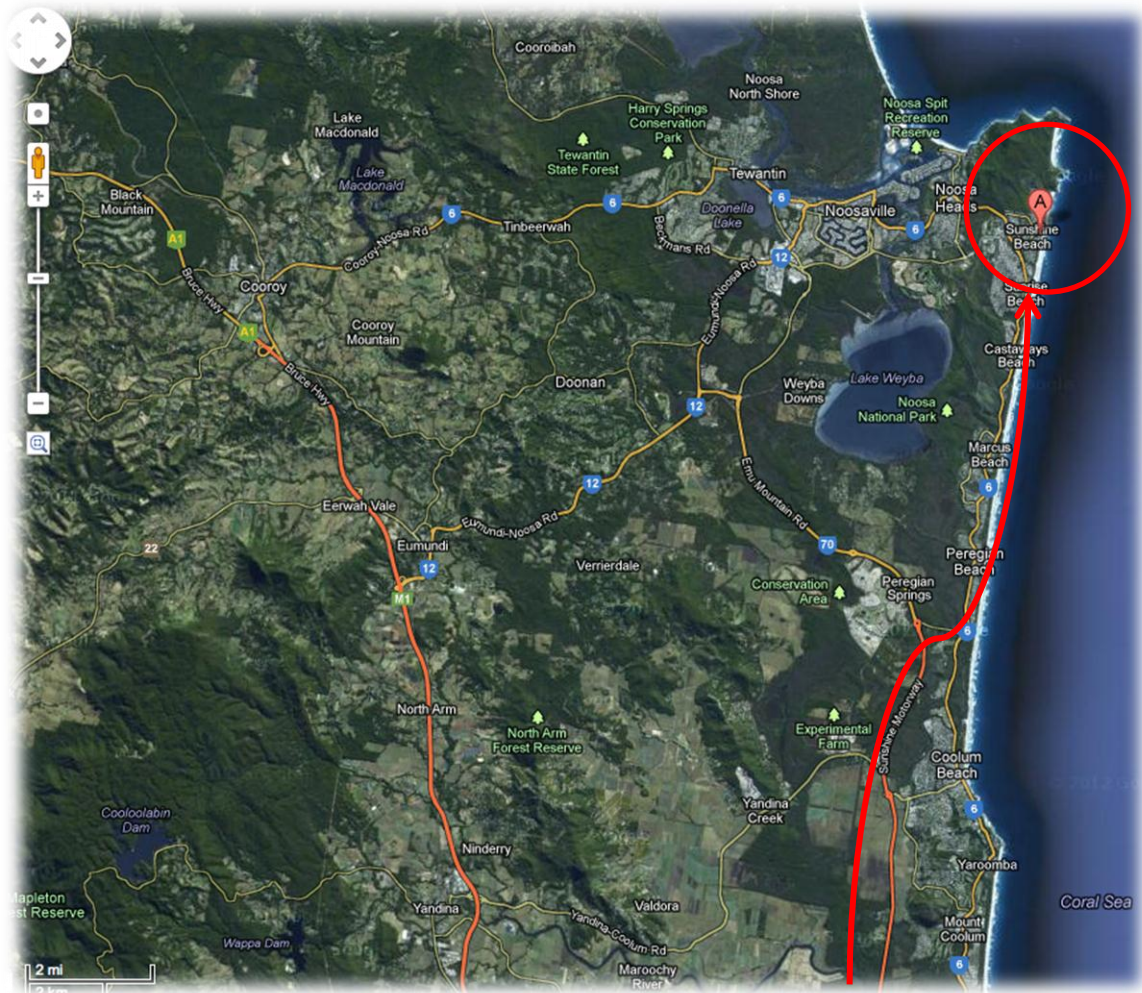

The most central location at Sunshine.

COSTA NOVA

Directions

FROM SUNSHINE COAST AIRPORT (1/2 hr)

FOLLOW : Sunshine Motorway to Peregian Springs roundabout, Turn right to Peregian Beach – onto David Low Way

Follow David Low way to Sunshine Beach

FROM BRISBANE AIRPORT (1 ½ hr)

FOLLOW : The BRUCE HIGHWAY - to the MOOLOOLABA turn off – Then onto the Sunshine Motorway – then as above

OR STAY ON THE BRUCE HIGHWAY –

Take Eumundi turn off – to Eumundi Noosa Rd. .Follow the signs to EASTERN Beaches.