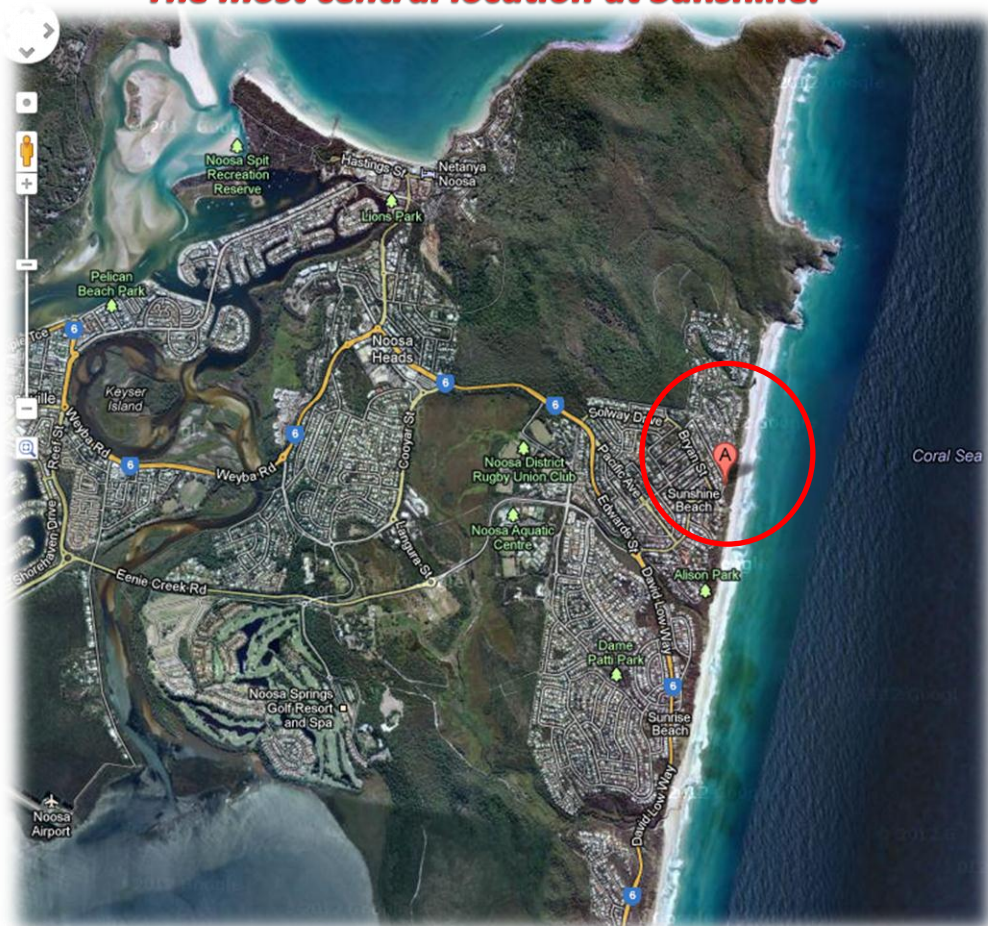

The most central location at Sunshine.

COSTA NOVA

Directions

FROM SUNSHINE COAST AIRPORT (1/2 hr)

FOLLOW : Sunshine Motorway to Peregian Springs roundabout, Turn right to Peregian Beach – onto David Low Way

Follow David Low way to Sunshine Beach

FROM BRISBANE AIRPORT (1 ½ hr)

FOLLOW : The BRUCE HIGHWAY - to the MOOLOOLABA turn off – Then onto the Sunshine Motorway – then as above

OR STAY ON THE BRUCE HIGHWAY –

Take Eumundi turn off – to Eumundi Noosa Rd. .Follow the signs to EASTERN Beaches.